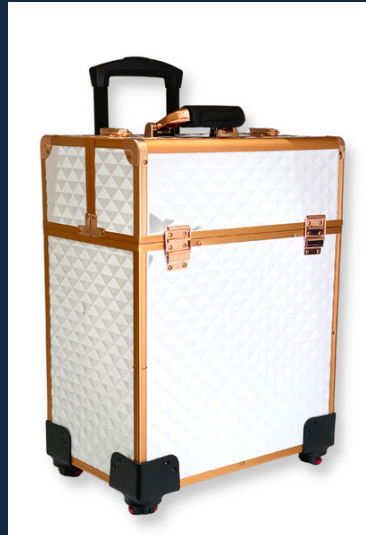

MAKE UP VANITY

BEAUTYNEEDS.IN: INDIA'S PREMIERE DESTINATION FOR ALL PROFESSIONAL BEAUTY PRODUCTS & EQUIPMENTS

MAKEUP VANITY: STORAGE CASE WITH WHEELS

MODEL 3499

MAKEUP VANITY WITH 4 MULTI DIRECTIONAL WHEELS & 3 LAYERED TRAYS.
GREAT FOR STORING HAIR TOOLS OR BIG SIZED PALLETS

SIZE: 37 X 23 X 47 CM

COLOUR OPTIONS:
WHITE DIAMOND CUT BODY WITH
ROSE GOLD ALUMINIUM FRAME

[CLICK HERE FOR THE VIDEO](#)