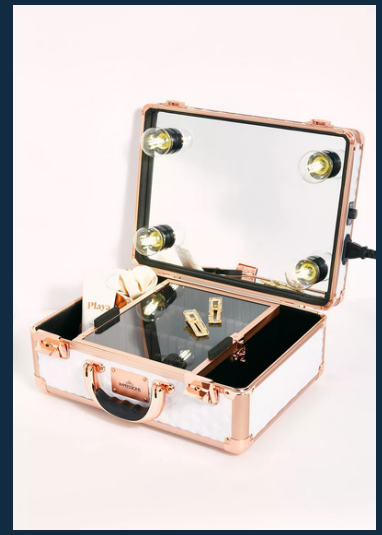

MAKE UP VANITY

BEAUTYNEEDS.IN: INDIA'S PREMIERE DESTINATION FOR ALL PROFESSIONAL BEAUTY PRODUCTS & EQUIPMENTS

MAKEUP VANITY: TABLE TOP LIGHT & MIRROR VANITY

MODEL 4166

WHITE AND ROSE GOLD TABLE TOP MIRROR VANITY WITH BEZEL LESS CORNER TO CORNER MIRROR, STORAGE ORGANISER AND 4 LED BULBS

SIZE: 40 X 30 X 17 CM

COLOUR:
WHITE & ROSE GOLD

[CLICK HERE FOR THE VIDEO](#)