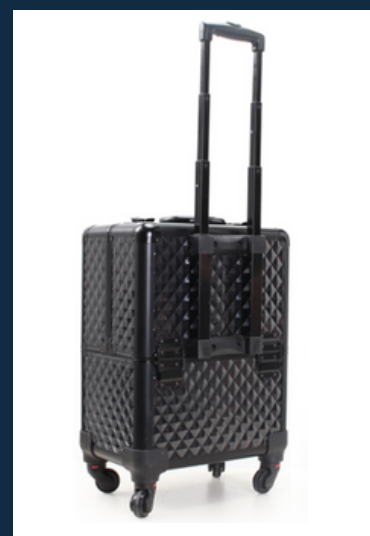

MAKE UP VANITY

BEAUTYNEEDS.IN: INDIA'S PREMIERE DESTINATION FOR ALL PROFESSIONAL BEAUTY PRODUCTS & EQUIPMENTS

MAKEUP VANITY: STORAGE CASE WITH WHEELS

MODEL 3643

MAKEUP VANITY WITH WHEELS AND UNIQUE BUTTERFLY DESIGN WITH PARTITIONS & AMPLE STORAGE FOR ALL YOUR MAKEUP PRODUCTS

SIZE: 36 X 23 X 44 CM

COLOUR OPTIONS:
BLACK DIAMOND CUT

[CLICK HERE FOR THE VIDEO](#)

MODEL 6304 SL

MAKEUP TROLLEY VANITY WITH 4 WHEELS, 3 LAYERED TRAYS, REMOVABLE TOP, DEEP STORAGE SPACE AND A MIRROR

SIZE: 37 x 24 x 46 CM

COLOUR OPTIONS:
SILVER

[CLICK HERE FOR THE VIDEO](#)