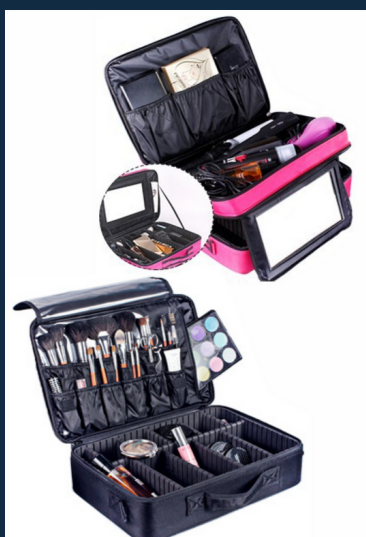

- Waterproof coating
- Environmental protection material
- Three layers of large capacity
- Out of shape not easily

MAKEUP ORGANISER

WITH MIRROR

SIZE: 44 X 31 X 17 CM

COLOUR OPTIONS:
BLACK & PINK

[CLICK HERE FOR THE VIDEO](#)