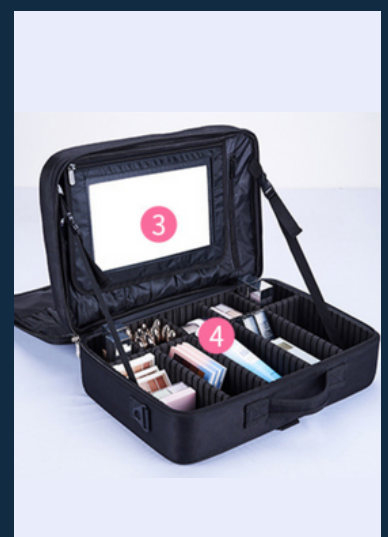

- Waterproof coating
- Environmental protection material
- Three layers of large capacity
- Out of shape not easily

MAKEUP ORGANISER

WITH MIRROR

SIZE: 44 X 31 X 17 CM

COLOUR OPTIONS:
BLACK & PINK

[CLICK HERE FOR THE VIDEO](#)