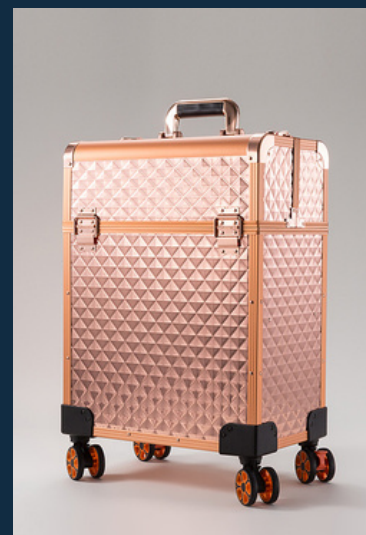

MODEL 3599

MAKEUP VANITY WITH 4 MULTI-DIRECTIONAL WHEELS & 3 LAYERED TRAYS.
GREAT FOR STORING HAIR TOOLS OR BIG SIZED PALLETS

SIZE: 37 X 23 X 47 CM

COLOUR OPTIONS:
DIAMOND CUT ROSE GOLD
BODY WITH ROSE GOLD TRIMS

[CLICK HERE FOR THE VIDEO](#)