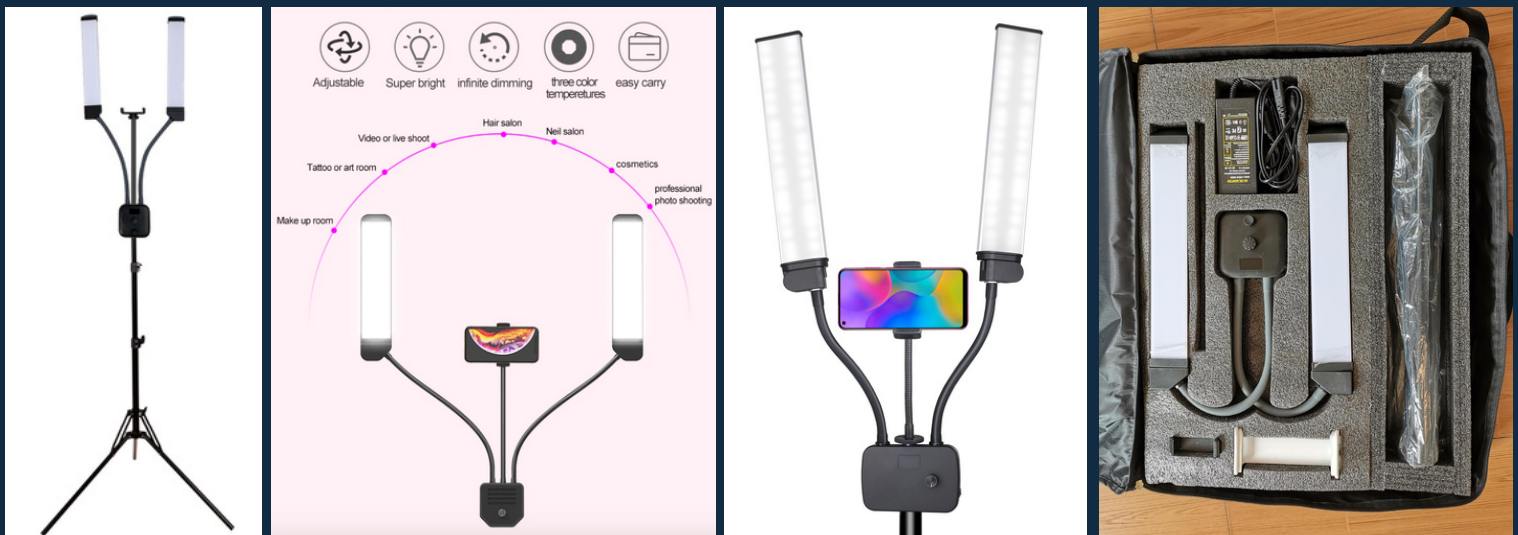

MAKE UP VANITY

BEAUTYNEEDS.IN: INDIA'S PREMIERE DESTINATION FOR ALL PROFESSIONAL BEAUTY PRODUCTS & EQUIPMENTS

HANDHELD MAKEUP LED LIGHTS

DUAL ARM LIGHT

SUPER BRIGHT DUAL ARM LED LIGHTS WITH DIMMER AND DIGITAL DISPLAY

SIZE: 51 X 32 X 5.5 CM

SPECS:

65 WATTS, 60 SMD LEDS ON EACH HANDLE
INCLUDED: TRIPOD, CARRY CASE, MOBILE HOLDER, REMOTE, POWER CORD & 2 WAY MIRROR

[CLICK HERE FOR THE VIDEO](#)

LED STICK LIGHT

HANDHELD LED STICK LIGHT WITH BATTERY BACKUP AND MULTI COLOR MODES

SIZE: 61 x 5.5 CM

SPECS:

80 WATTS, 200 SMD LEDS ON EACH SIDE. ONE SIDE FOR MULTI-COLOR LIGHTS AND THE OTHER FOR FOCUS PHOTOGRAPHY
INCLUDED: LIGHT AND CARRY CASE

[CLICK HERE FOR THE VIDEO](#)