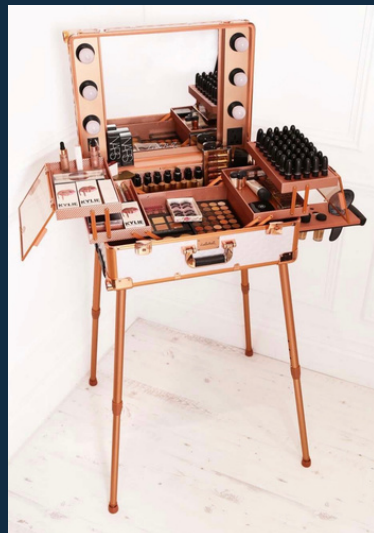

MAKEUP VANITY: MIRROR & LIGHTS STANDING VANITY

MODEL 5845

MAKEUP VANITY WITH BULBS & MIRROR
SIZE: 24 INCHES

SIZE: 58 X 45 X 24 CM

COLOUR OPTIONS:
BLACK, ROSE GOLD,
PINK & GOLD

[CLICK HERE FOR THE VIDEO](#)