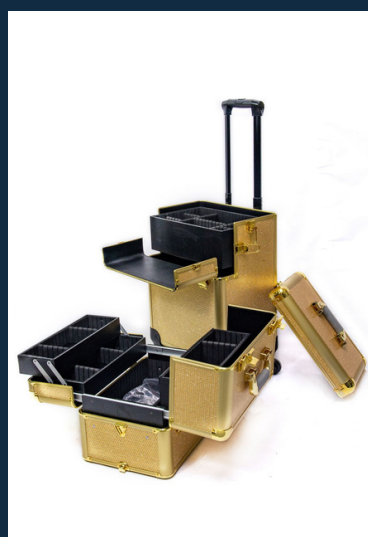

2 LAYER MAKEUP VANITY WITH SHIMMERY GOLD COLOR AND TEXTURED DESIGN, 4 MULTI DIRECTIONAL WHEELS & STROLLER HANDLE

SIZE: 38 X 25 X 75 CM

COLOUR OPTIONS:

GLITTER GOLD

[CLICK HERE FOR THE VIDEO](#)

MAKE UP VANITY