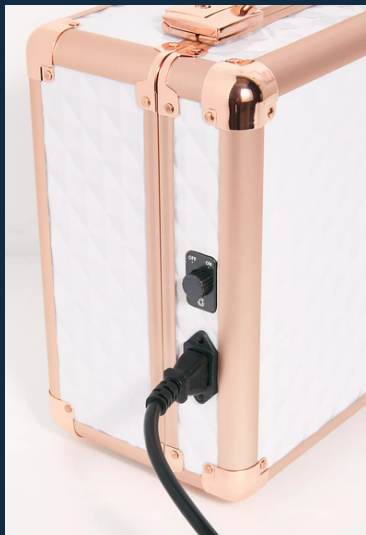

MAKE UP VANITY

BEAUTYNEEDS.IN: INDIA'S PREMIERE DESTINATION FOR ALL PROFESSIONAL BEAUTY PRODUCTS & EQUIPMENTS

MAKEUP VANITY: TABLE TOP LIGHT & MIRROR VANITY

MODEL 4166

WHITE AND ROSE GOLD TABLE TOP MIRROR VANITY WITH BEZEL LESS CORNER TO CORNER MIRROR, STORAGE ORGANISER AND 4 LED BULBS

SIZE: 40 X 30 X 17 CM

COLOUR:
WHITE & ROSE GOLD

[CLICK HERE FOR THE VIDEO](#)