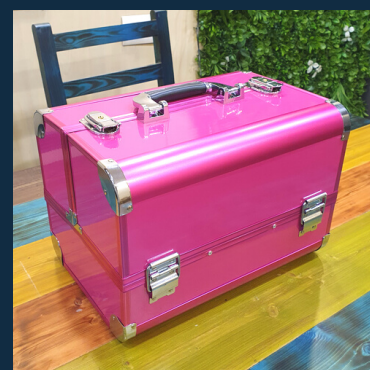

SIZE: 36 X 24 X 25 CM

COLOUR OPTIONS:
PINK, SILVER
GLITTER PINK, GLITTER SILVER

[CLICK HERE FOR THE VIDEO](#)

MODEL CUBE

PERSONAL MAKEUP CUBE BOX WITH 2 LAYERED PARTITION TRAYS

SIZE: 20 x 19 x 22 CM

COLOUR OPTIONS:
3D BROWN