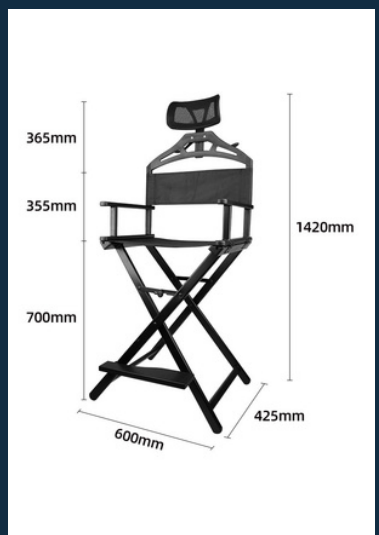

MAKE UP VANITY

BEAUTYNEEDS.IN: INDIA'S PREMIERE DESTINATION FOR ALL PROFESSIONAL BEAUTY PRODUCTS & EQUIPMENTS

PORTABLE MAKEUP CHAIR

MODEL BNC-01

PORTABLE MAKEUP CHAIR THAT INCREASES THE SITTING HEIGHT OF THE CLIENT, HELPING YOU NOT BEND FOR LONG, REDUCING STRESS ON YOUR SPINE

SIZE: 108 X 44 X 58 CM

COLOUR OPTIONS:
BLACK, SILVER,
ROSE GOLD

[CLICK HERE FOR THE VIDEO](#)

MODEL BNC-02

PORTABLE MAKEUP CHAIR WITH HEADREST THAT INCREASES THE SITTING HEIGHT OF THE CLIENT, HELPING YOU NOT BEND FOR LONG, REDUCING STRESS ON YOUR SPINE

SIZE: 60 X 43 X 142 CM

COLOUR OPTIONS:
BLACK, SILVER,
ROSE GOLD

[CLICK HERE FOR THE VIDEO](#)