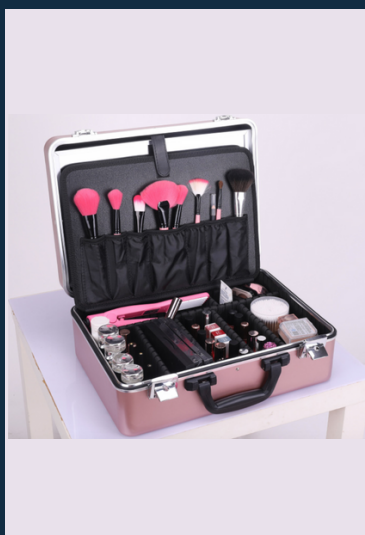

MODEL PC415

TABLE TOP LED MAKEUP MIRROR VANITY WITH BEZEL LESS CORNER TO CORNER LED MIRROR PANEL, STORAGE ORGANISER AND REMOVABLE BRUSH TRAY

SIZE: 37 X 24 X 48 CM

COLOUR OPTIONS:
BLACK & PINK

[CLICK HERE FOR THE VIDEO](#)