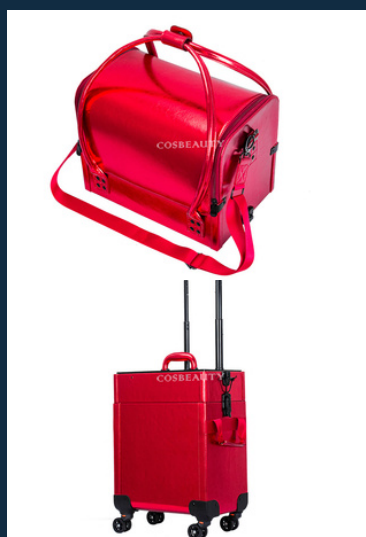

MODEL HC0135

BEAUTIFUL 2 LAYERED MAKEUP STORAGE VANITY WITH 2 XL POUCHES. FABRIC FEEL TROLLEY WITH HARDBOARD BODY DESIGN

SIZE: 40 X 25 X 75 CM

COLOUR OPTIONS:
PINK

[CLICK HERE FOR THE VIDEO](#)