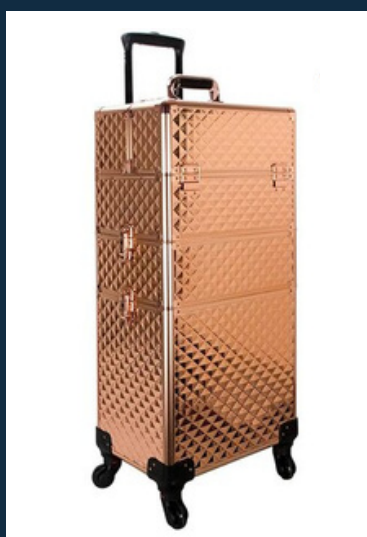

SIZE: 34 X 25 X 73 CM

COLOUR OPTIONS:
BLACK, PINK
ROSE GOLD, WHITE

[CLICK HERE FOR THE VIDEO](#)

MAKE UP VANITY

BEAUTYNEEDS.IN: INDIA'S PREMIERE DESTINATION FOR ALL PROFESSIONAL BEAUTY PRODUCTS & EQUIPMENTS