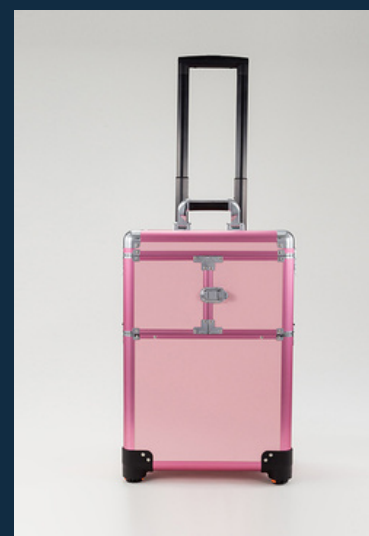

MAKE UP VANITY

BEAUTYNEEDS.IN: INDIA'S PREMIERE DESTINATION FOR ALL PROFESSIONAL BEAUTY PRODUCTS & EQUIPMENTS

MAKEUP VANITY: STORAGE CASE WITH WHEELS

MODEL 3552

MAKEUP VANITY WITH AMPLE STORAGE FOR ALL YOUR MAKEUP PRODUCTS

SIZE: 39 X 26 X 49 CM

COLOUR OPTIONS:
PINK

[CLICK HERE FOR THE VIDEO](#)