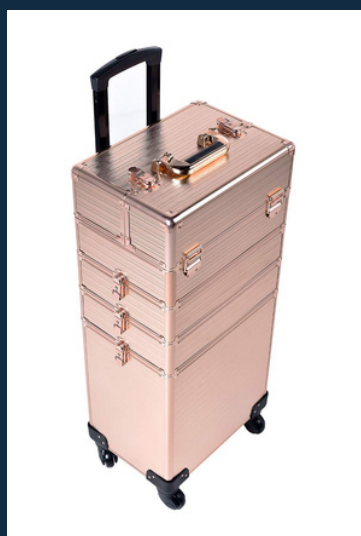

MAKE UP VANITY

BEAUTYNEEDS.IN: INDIA'S PREMIERE DESTINATION FOR ALL PROFESSIONAL BEAUTY PRODUCTS & EQUIPMENTS

MAKEUP VANITY: STORAGE CASE WITH WHEELS

MODEL 3474

4 LAYER MAKEUP VANITY WITH LINEAR CUT DESIGN, 4 MULTI DIRECTIONAL WHEELS & AMPLE SPACE FOR ALL YOUR MAKEUP PRODUCTS

SIZE: 34 x 25 x 75 CM

COLOUR OPTIONS:

Rose Gold

[CLICK HERE FOR THE VIDEO](#)

MODEL HV1336

2 LAYER MAKEUP VANITY WITH SHIMMERY GOLD COLOR AND TEXTURED DESIGN, 4 MULTI DIRECTIONAL WHEELS & STROLLER HANDLE

SIZE: 38 X 25 X 75 CM

COLOUR OPTIONS:

GLITTER GOLD

[CLICK HERE FOR THE VIDEO](#)