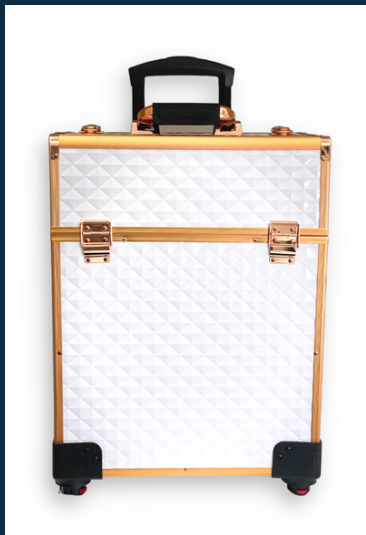

MAKE UP VANITY

BEAUTYNEEDS.IN: INDIA'S PREMIERE DESTINATION FOR ALL PROFESSIONAL BEAUTY PRODUCTS & EQUIPMENTS

MAKEUP VANITY: STORAGE CASE WITH WHEELS

MODEL 3499

MAKEUP VANITY WITH 4 MULTI DIRECTIONAL WHEELS & 3 LAYERED TRAYS.
GREAT FOR STORING HAIR TOOLS OR BIG SIZED PALLETS

SIZE: 37 X 23 X 47 CM

COLOUR OPTIONS:
WHITE DIAMOND CUT BODY WITH
ROSE GOLD ALUMINIUM FRAME

[CLICK HERE FOR THE VIDEO](#)