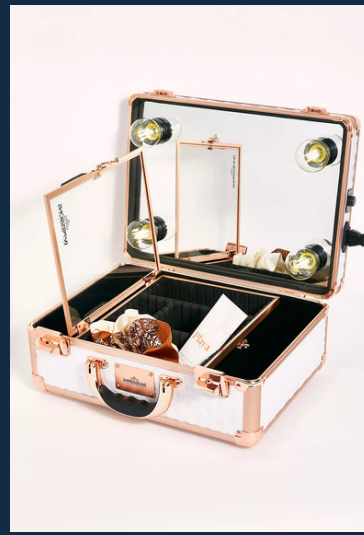

MAKE UP VANITY

BEAUTYNEEDS.IN: INDIA'S PREMIERE DESTINATION FOR ALL PROFESSIONAL BEAUTY PRODUCTS & EQUIPMENTS

MAKEUP VANITY: TABLE TOP LIGHT & MIRROR VANITY

MODEL 4166

WHITE AND ROSE GOLD TABLE TOP MIRROR VANITY WITH BEZEL LESS CORNER TO CORNER MIRROR, STORAGE ORGANISER AND 4 LED BULBS

SIZE: 40 X 30 X 17 CM

COLOUR:
WHITE & ROSE GOLD

[CLICK HERE FOR THE VIDEO](#)