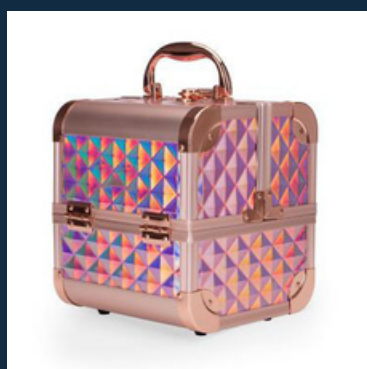

MODEL CUBE

PERSONAL MAKEUP CUBE BOX WITH 2 LAYERED PARTITION TRAYS

SIZE: 20 x 19 x 22 CM

COLOUR OPTIONS:
3D BROWN

[CLICK HERE FOR THE VIDEO](#)