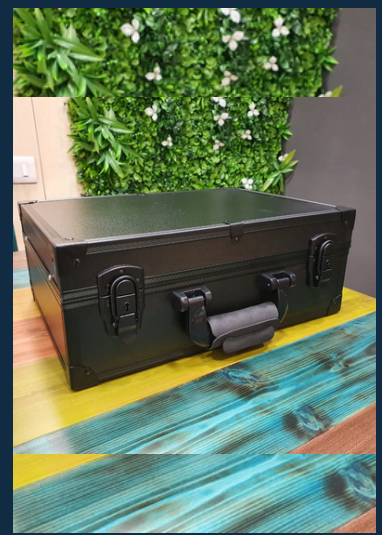

MAKE UP VANITY

BEAUTYNEEDS.IN: INDIA'S PREMIERE DESTINATION FOR ALL PROFESSIONAL BEAUTY PRODUCTS & EQUIPMENTS

MAKEUP VANITY: TABLE TOP LIGHT & MIRROR VANITY

MODEL H055

TABLE TOP LED VANITY WITH 4 LIGHTS & ORGANISER LIKE PARTITIONS

SIZE: 45 X 15 X 32 CM

COLOUR OPTIONS:
BLACK

[CLICK HERE FOR THE VIDEO](#)