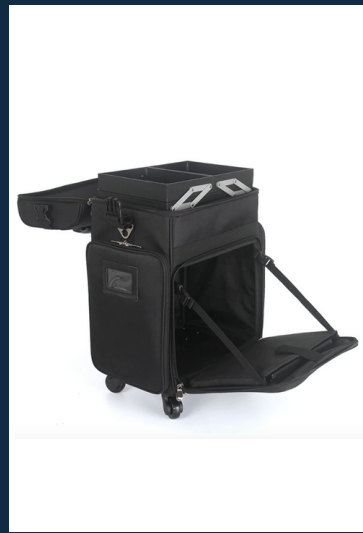

MAKE UP VANITY

BEAUTYNEEDS.IN: INDIA'S PREMIERE DESTINATION FOR ALL PROFESSIONAL BEAUTY PRODUCTS & EQUIPMENTS

MAKEUP VANITY: SOFT VANITY CASE

MODEL HZB-05

NYLON MAKEUP TROLLEY CASE THAT HAS ALL THE SPACE A FULL SIZED VANITY OFFERS WITH TOP COMPARTMENT AS A MAKEUP BOX, SIDE POCKETS AS BRUSH ORGANISERS & BOTTOM FOR STORING HAIR TOOLS

SIZE: 40 X 30 X 51 CM

COLOUR:
BLACK

[CLICK HERE FOR THE VIDEO](#)

MODEL HZB-06

2 IN 1 MAKEUP STORAGE CASE WITH 8 MODULAR DRAWERS AND REMOVABLE BRUSH ORGANISER FLAP.

SIZE: 42 X 30 X 62 CM

COLOUR:
BLACK

[CLICK HERE FOR THE VIDEO](#)