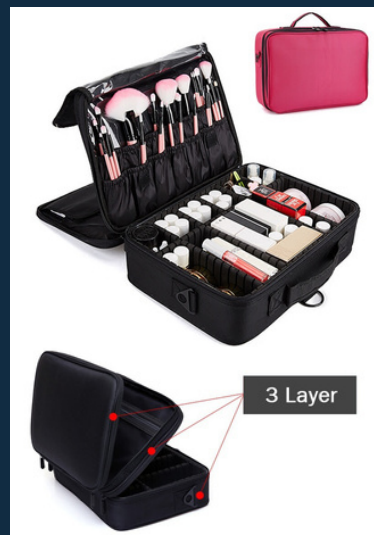

MAKEUP ORGANISER

LARGE 3 LAYERED MAKEUP ORGANISER WITH BRUSH HOLDER, MOVEABLE PARTITIONS

SIZE: 40 x 14 x 29 CM

COLOUR OPTIONS:
BLACK, PINK

CAN BE CUSTOMISED AND MADE IN ANY COLOR FOR BULK BUYERS

[CLICK HERE FOR THE VIDEO](#)