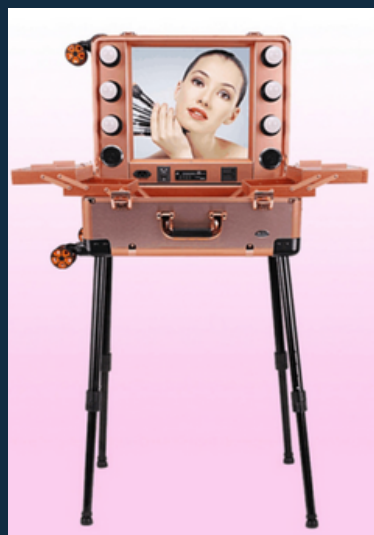

MODEL 5846

MAKEUP VANITY WITH BULBS, MIRROR,
SPEAKERS AND BLUETOOTH FOR MUSIC
SIZE: 24 INCHES

SIZE: 58 X 45 X 24 CM

COLOUR OPTIONS:
BLACK, ROSE GOLD, PINK
& COFFEE BROWN

[CLICK HERE FOR THE VIDEO](#)