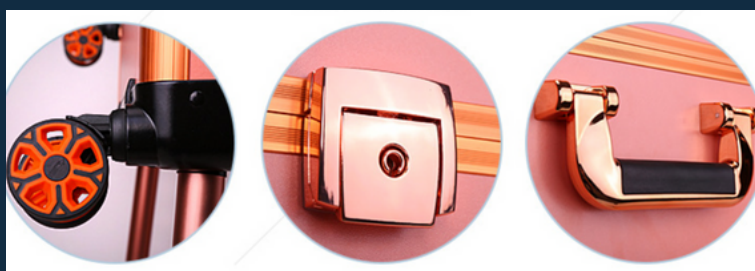

MAKE UP VANITY

BEAUTYNEEDS.IN: INDIA'S PREMIERE DESTINATION FOR ALL PROFESSIONAL BEAUTY PRODUCTS & EQUIPMENTS

MAKEUP VANITY: MIRROR & LIGHTS STANDING VANITY

MODEL 5845

电源线