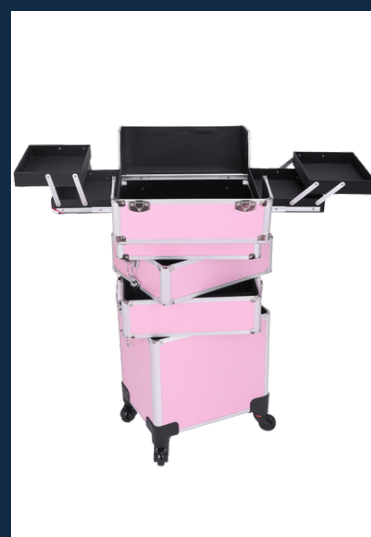

MAKE UP VANITY

BEAUTYNEEDS.IN: INDIA'S PREMIERE DESTINATION FOR ALL PROFESSIONAL BEAUTY PRODUCTS & EQUIPMENTS

MAKEUP VANITY: STORAGE CASE WITH WHEELS

MODEL 3471

3 LAYER MAKEUP VANITY WITH DIAMOND CUT DESIGN, 4 MULTI DIRECTIONAL WHEELS & AMPLE SPACE FOR ALL YOUR MAKEUP PRODUCTS

SIZE: 35 X 26 X 70 CM

COLOUR OPTIONS:
BLACK & PINK

[CLICK HERE FOR THE VIDEO](#)

MODEL 3473

4 LAYER MAKEUP VANITY WITH DIAMOND CUT/FLAT DESIGN, 4 MULTI DIRECTIONAL WHEELS & AMPLE SPACE FOR ALL YOUR MAKEUP PRODUCTS

SIZE: 34 X 25 X 73 CM

COLOUR OPTIONS:
BLACK, PINK
ROSE GOLD, WHITE

[CLICK HERE FOR THE VIDEO](#)