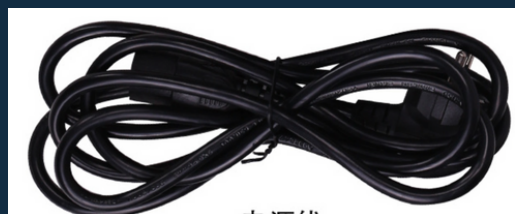

MAKE UP VANITY

BEAUTYNEEDS.IN: INDIA'S PREMIERE DESTINATION FOR ALL PROFESSIONAL BEAUTY PRODUCTS & EQUIPMENTS

MAKEUP VANITY: MIRROR & LIGHTS STANDING VANITY

MODEL 5845

电源线