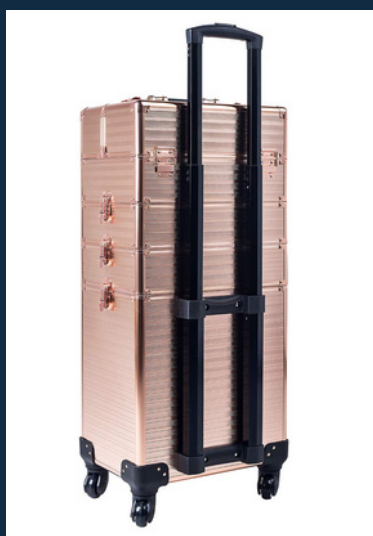

MAKE UP VANITY

BEAUTYNEEDS.IN: INDIA'S PREMIERE DESTINATION FOR ALL PROFESSIONAL BEAUTY PRODUCTS & EQUIPMENTS

MAKEUP VANITY: STORAGE CASE WITH WHEELS

MODEL 3474

4 LAYER MAKEUP VANITY WITH LINEAR CUT DESIGN, 4 MULTI DIRECTIONAL WHEELS & AMPLE SPACE FOR ALL YOUR MAKEUP PRODUCTS

SIZE: 34 x 25 x 75 CM

COLOUR OPTIONS:

Rose Gold

[CLICK HERE FOR THE VIDEO](#)

MODEL HV1336

2 LAYER MAKEUP VANITY WITH SHIMMERY GOLD COLOR AND TEXTURED DESIGN, 4 MULTI DIRECTIONAL WHEELS & STROLLER HANDLE

SIZE: 38 X 25 X 75 CM

COLOUR OPTIONS:

GLITTER GOLD

[CLICK HERE FOR THE VIDEO](#)