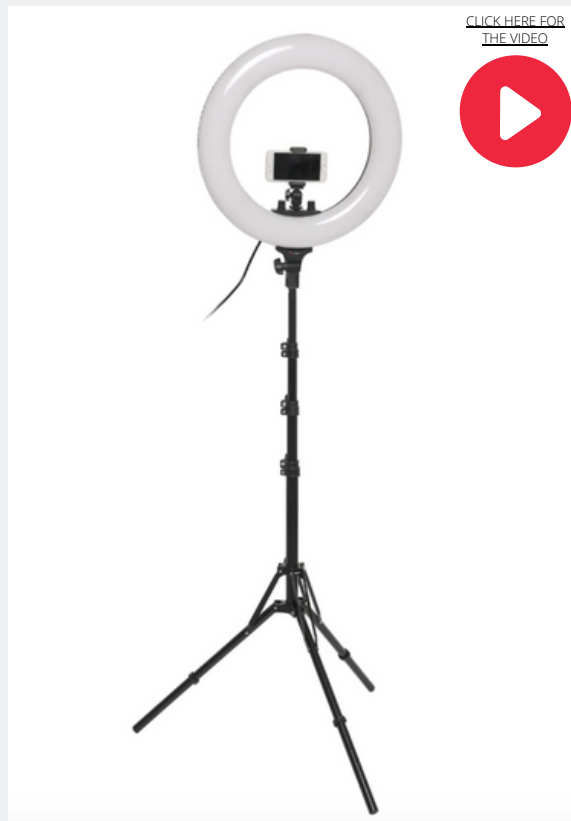

SUPER BRIGHT DUAL ARM LED LIGHTS WITH DIMMER AND DIGITAL DISPLAY

SIZE: 51 X 32 X 5.5 CM

SPECS:

65 WATTS, 60 SMD LEDS ON EACH HANDLE
INCLUDED: TRIPOD, CARRY CASE, MOBILE HOLDER, REMOTE, POWER CORD & 2 WAY MIRROR

[CLICK HERE FOR THE VIDEO](#)

LED STICK LIGHT

HANDHELD LED STICK LIGHT WITH BATTERY BACKUP AND MULTI COLOR MODES

SIZE: 61 x 5.5 CM

SPECS:

80 WATTS, 200 SMD LEDS ON EACH SIDE. ONE SIDE FOR MULTI-COLOR LIGHTS AND THE OTHER FOR FOCUS PHOTOGRAPHY
INCLUDED: LIGHT AND CARRY CASE

[CLICK HERE FOR THE VIDEO](#)

MAKE UP VANITY

BEAUTYNEEDS.IN: INDIA'S PREMIERE DESTINATION FOR ALL PROFESSIONAL BEAUTY PRODUCTS & EQUIPMENTS

LED RING LIGHT 18 INCHES

RING LIGHT 18 INCHES
MODEL SY1116
480 LEDs, 95 WATTS
ABS MATERIAL, DIGITAL DISPLAY FOR COLOR TEMP & INTENSITY, LIGHTWEIGHT & STRONG TRIPOD
MOBILE HOLDER, REMOTE