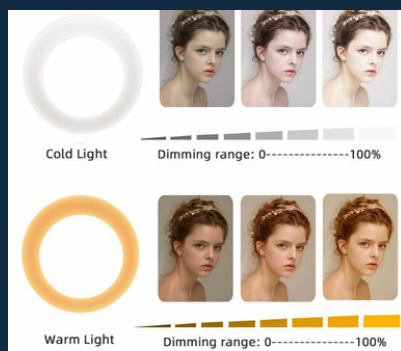

[CLICK HERE FOR THE VIDEO](#)

MAKE UP VANITY

BEAUTYNEEDS.IN: INDIA'S PREMIERE DESTINATION FOR ALL PROFESSIONAL BEAUTY PRODUCTS & EQUIPMENTS

LED RING LIGHT 18 INCHES

RING LIGHT 18 INCHES
MODEL SY1116
480 LEDs, 95 WATTS
ABS MATERIAL, DIGITAL DISPLAY FOR COLOR TEMP & INTENSITY, LIGHTWEIGHT & STRONG TRIPOD
MOBILE HOLDER, REMOTE