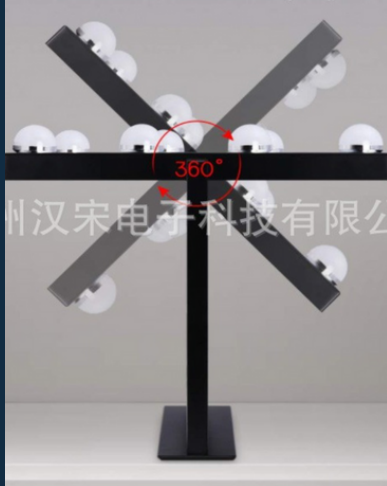

MAKEUP CHAIR BNC-03

PORTABLE MAKEUP CHAIR WITH
SIDE TABLES & FOOTREST

SIZE: 63 X 56 x 116 CM

[CLICK HERE FOR
THE VIDEO](#)

MAKE UP VANITY

BEAUTYNEEDS.IN: INDIA'S PREMIERE DESTINATION FOR ALL PROFESSIONAL BEAUTY PRODUCTS & EQUIPMENTS

PORTABLE MAKEUP MIRRORS

BLACK FRAME

WHITE FRAME

360 Degrees Adjustable
Give You The Perfect Viewing Angle

MAKEUP MIRROR

PORTABLE MAKEUP MIRROR
12 BULBS

SIZE: 18 INCHES

MAKE UP VANITY