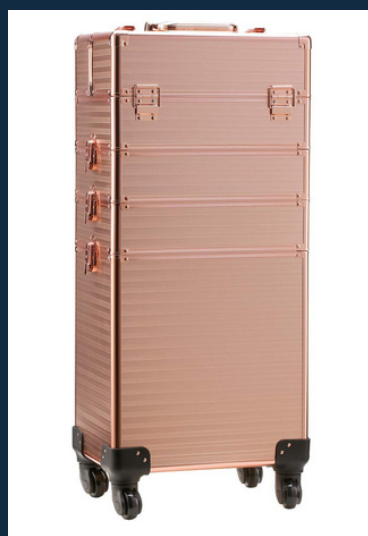

MAKE UP VANITY

BEAUTYNEEDS.IN: INDIA'S PREMIERE DESTINATION FOR ALL PROFESSIONAL BEAUTY PRODUCTS & EQUIPMENTS

MAKEUP VANITY: STORAGE CASE WITH WHEELS

MODEL 3474

4 LAYER MAKEUP VANITY WITH LINEAR CUT DESIGN, 4 MULTI DIRECTIONAL WHEELS & AMPLE SPACE FOR ALL YOUR MAKEUP PRODUCTS

SIZE: 34 x 25 x 75 CM

COLOUR OPTIONS:

Rose Gold

[CLICK HERE FOR THE VIDEO](#)

MODEL HV1336

2 LAYER MAKEUP VANITY WITH SHIMMERY GOLD COLOR AND TEXTURED DESIGN, 4 MULTI DIRECTIONAL WHEELS & STROLLER HANDLE

SIZE: 38 X 25 X 75 CM

COLOUR OPTIONS:

GLITTER GOLD

[CLICK HERE FOR THE VIDEO](#)