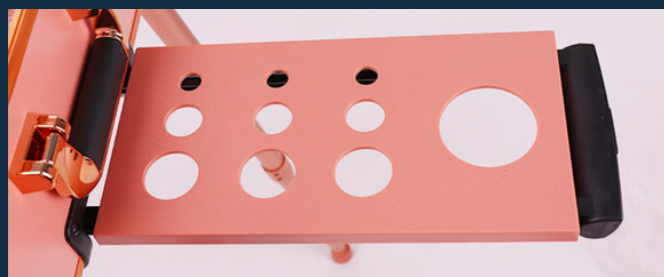

MAKE UP VANITY

BEAUTYNEEDS.IN: INDIA'S PREMIERE DESTINATION FOR ALL PROFESSIONAL BEAUTY PRODUCTS & EQUIPMENTS

MAKEUP VANITY: MIRROR & LIGHTS STANDING VANITY

MODEL 5845

电源线