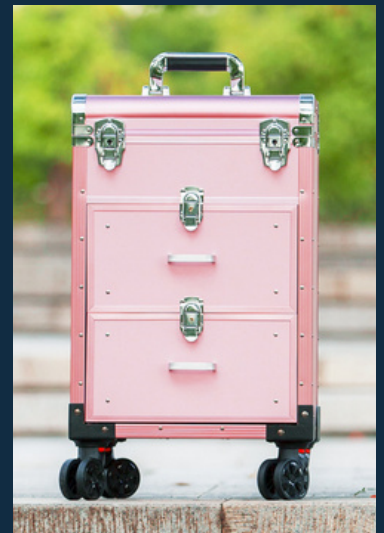

MAKE UP VANITY

BEAUTYNEEDS.IN: INDIA'S PREMIERE DESTINATION FOR ALL PROFESSIONAL BEAUTY PRODUCTS & EQUIPMENTS

MAKEUP VANITY: STORAGE CASE WITH WHEELS

MODEL 3488

MAKEUP VANITY WITH DOUBLE DRAWERS
TOP COMPARTMENT COMES WITH SECTIONS
TO KEEP NAIL PAINT BOTTLES

SIZE: 35 X 24 X 50 CM

COLOUR OPTIONS:
BLACK, PINK & ROSE GOLD

[CLICK HERE FOR THE VIDEO](#)