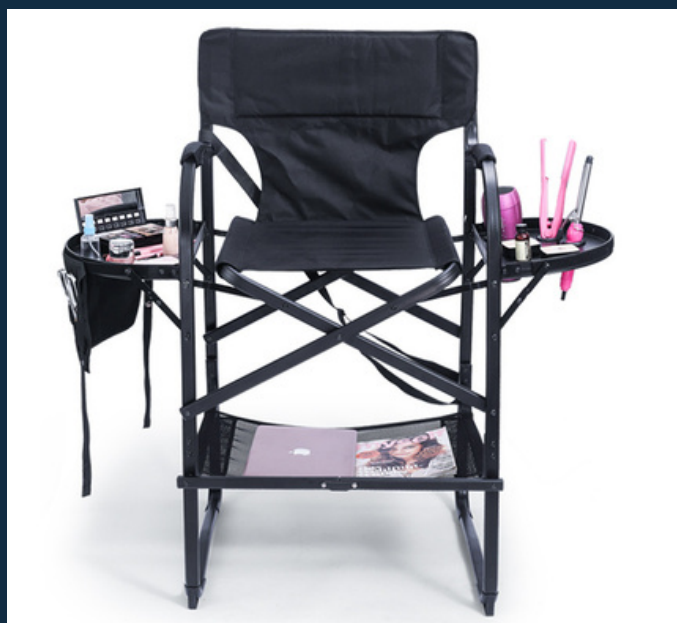

SIZE: 60 X 43 X 142 CM

COLOUR OPTIONS:
BLACK, SILVER,
ROSE GOLD

[CLICK HERE FOR THE VIDEO](#)

MAKE UP VANITY

BEAUTYNEEDS.IN: INDIA'S PREMIERE DESTINATION FOR ALL PROFESSIONAL BEAUTY PRODUCTS & EQUIPMENTS

PORTABLE MAKEUP CHAIR