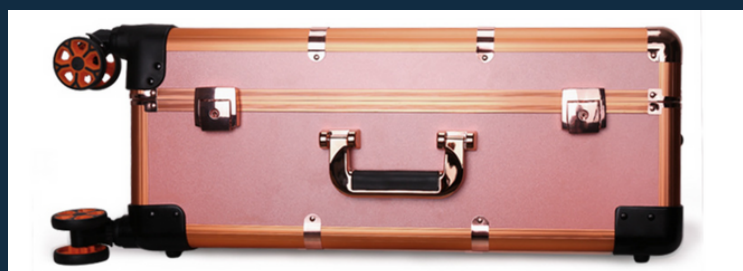

MAKE UP VANITY

BEAUTYNEEDS.IN: INDIA'S PREMIERE DESTINATION FOR ALL PROFESSIONAL BEAUTY PRODUCTS & EQUIPMENTS

MAKEUP VANITY: MIRROR & LIGHTS STANDING VANITY

MODEL 5845

电源线