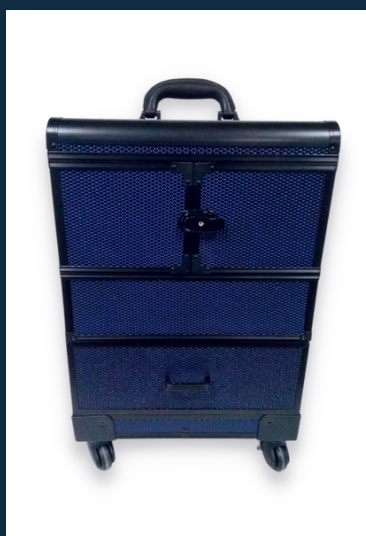

MAKE UP VANITY

BEAUTYNEEDS.IN: INDIA'S PREMIERE DESTINATION FOR ALL PROFESSIONAL BEAUTY PRODUCTS & EQUIPMENTS

MAKEUP VANITY: STORAGE CASE WITH WHEELS

MODEL 3553B

MAKEUP VANITY WITH 4 MULTI DIRECTIONAL WHEELS COMES WITH A DRAWER FOR BETTER SPACE MANAGEMENT. SMALL MIRROR INCLUDED

SIZE: 37 X 24 X 50 CM

COLOUR OPTIONS:
DARK BLUE

[CLICK HERE FOR THE VIDEO](#)