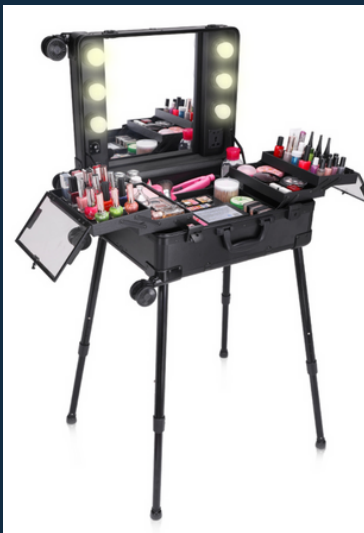

MAKEUP VANITY: MIRROR & LIGHTS STANDING VANITY

MODEL 5845

MAKEUP VANITY WITH BULBS & MIRROR
SIZE: 24 INCHES

SIZE: 58 X 45 X 24 CM

COLOUR OPTIONS:
BLACK, ROSE GOLD,
PINK & GOLD

[CLICK HERE FOR THE VIDEO](#)