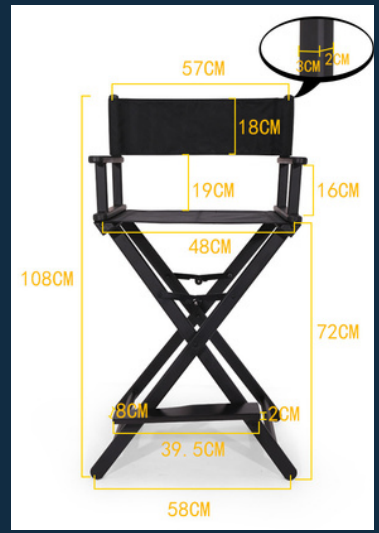

[CLICK HERE FOR THE VIDEO](#)

MAKE UP VANITY

BEAUTYNEEDS.IN: INDIA'S PREMIERE DESTINATION FOR ALL PROFESSIONAL BEAUTY PRODUCTS & EQUIPMENTS

PORTABLE MAKEUP CHAIR

MODEL BNC-01

PORTABLE MAKEUP CHAIR THAT INCREASES THE SITTING HEIGHT OF THE CLIENT, HELPING YOU NOT BEND FOR LONG, REDUCING STRESS ON YOUR SPINE

SIZE: 108 X 44 X 58 CM

COLOUR OPTIONS:
BLACK, SILVER,
ROSE GOLD

[CLICK HERE FOR THE VIDEO](#)

MODEL BNC-02

PORTABLE MAKEUP CHAIR WITH HEADREST THAT INCREASES THE SITTING HEIGHT OF THE CLIENT, HELPING YOU NOT BEND FOR LONG, REDUCING STRESS ON YOUR SPINE