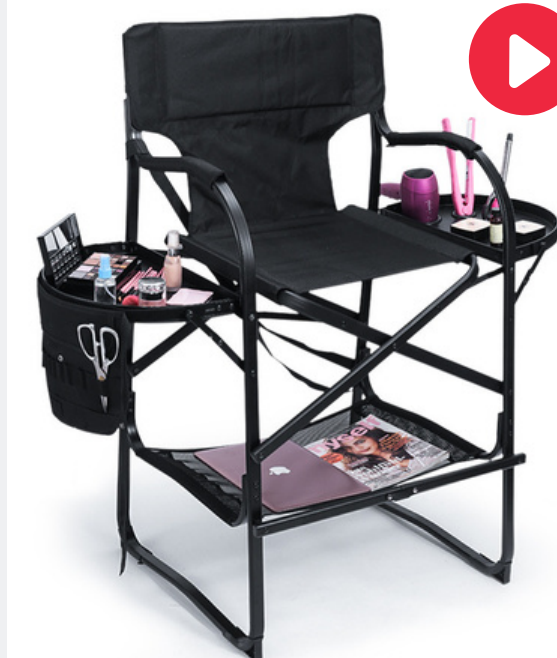

SIZE: 108 X 44 X 58 CM

COLOUR OPTIONS:
BLACK, SILVER,
ROSE GOLD

[CLICK HERE FOR THE VIDEO](#)

MODEL BNC-02

PORTABLE MAKEUP CHAIR WITH HEADREST THAT INCREASES THE SITTING HEIGHT OF THE CLIENT, HELPING YOU NOT BEND FOR LONG, REDUCING STRESS ON YOUR SPINE

SIZE: 60 X 43 X 142 CM

COLOUR OPTIONS:
BLACK, SILVER,
ROSE GOLD

[CLICK HERE FOR THE VIDEO](#)

MAKE UP VANITY

BEAUTYNEEDS.IN: INDIA'S PREMIERE DESTINATION FOR ALL PROFESSIONAL BEAUTY PRODUCTS & EQUIPMENTS

PORTABLE MAKEUP CHAIR

MAKEUP CHAIR BNC-03

PORTABLE MAKEUP CHAIR WITH
SIDE TABLES & FOOTREST

SIZE: 63 X 56 x 116 CM

[CLICK HERE FOR
THE VIDEO](#)

MAKE UP VANITY

BEAUTYNEEDS.IN: INDIA'S PREMIERE DESTINATION FOR ALL PROFESSIONAL BEAUTY PRODUCTS & EQUIPMENTS