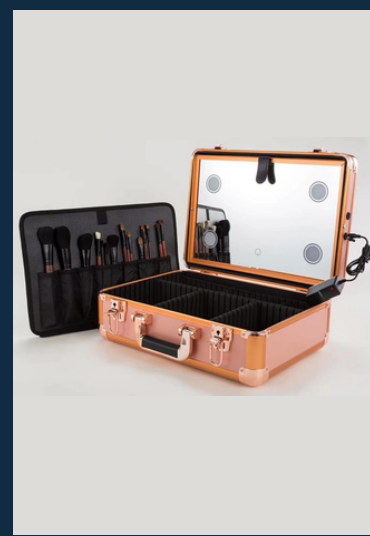

MODEL 4168

TABLE TOP LED MAKEUP MIRROR VANITY WITH BEZEL LESS CORNER TO CORNER LED MIRROR PANEL, STORAGE ORGANISER AND REMOVABLE BRUSH TRAY

SIZE: 40 X 30 X 17 CM

COLOUR OPTIONS:
BLACK & ROSE GOLD

[CLICK HERE FOR THE VIDEO](#)