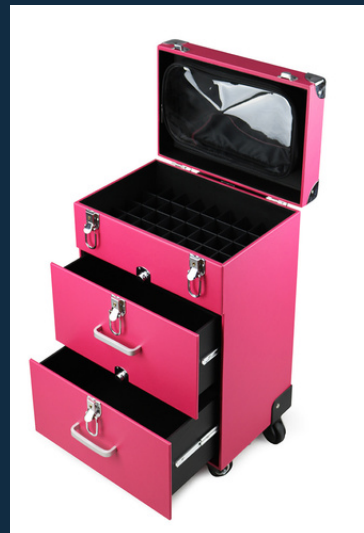

MAKEUP VANITY: STORAGE CASE WITH WHEELS

MODEL 3553B

MAKEUP VANITY WITH 4 MULTI DIRECTIONAL WHEELS COMES WITH A DRAWER FOR BETTER SPACE MANAGEMENT. SMALL MIRROR INCLUDED

SIZE: 37 X 24 X 50 CM

COLOUR OPTIONS:
DARK BLUE

[CLICK HERE FOR THE VIDEO](#)

MODEL 3740

SOLID HARD MAKEUP VANITY WITH LEATHER TEXTURE, 4 WHEELS & AMPLE STORAGE FOR ALL YOUR MAKEUP PRODUCTS

SIZE: 39 X 26 X 49 CM

COLOUR OPTIONS:
BLACK & PINK

[CLICK HERE FOR THE VIDEO](#)

MAKE UP VANITY

BEAUTYNEEDS.IN: INDIA'S PREMIERE DESTINATION FOR ALL PROFESSIONAL BEAUTY PRODUCTS & EQUIPMENTS

MAKEUP VANITY: STORAGE CASE WITH WHEELS

MODEL 3840

SOLID HARD MAKEUP VANITY WITH WHEELS & DOUBLE DRAWERS
AMPLE STORAGE FOR ALL YOUR NAIL OR MAKEUP PRODUCTS

SIZE: 39 X 26 X 49 CM

COLOUR OPTIONS:
PINK

[CLICK HERE FOR THE VIDEO](#)

MODEL HC100

MAKEUP VANITY WITH WHEELS & DOUBLE FRONT OPENING FOR EASY ACCESS AND AMPLE STORAGE FOR ALL YOUR MAKEUP PRODUCTS

SIZE: 37 X 25 X 45 CM