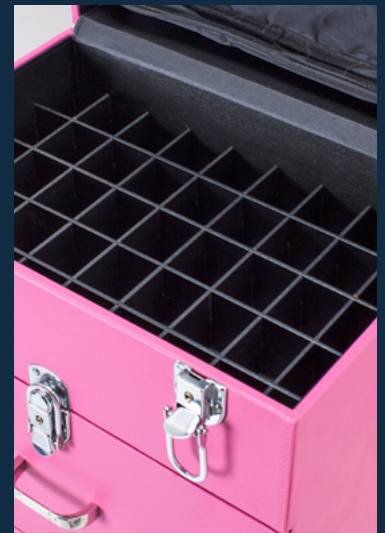

MAKE UP VANITY

BEAUTYNEEDS.IN: INDIA'S PREMIERE DESTINATION FOR ALL PROFESSIONAL BEAUTY PRODUCTS & EQUIPMENTS

MAKEUP VANITY: STORAGE CASE WITH WHEELS

MODEL 3840

SOLID HARD MAKEUP VANITY WITH WHEELS & DOUBLE DRAWERS
AMPLE STORAGE FOR ALL YOUR NAIL OR MAKEUP PRODUCTS

SIZE: 39 X 26 X 49 CM

COLOUR OPTIONS:
PINK

[CLICK HERE FOR THE VIDEO](#)