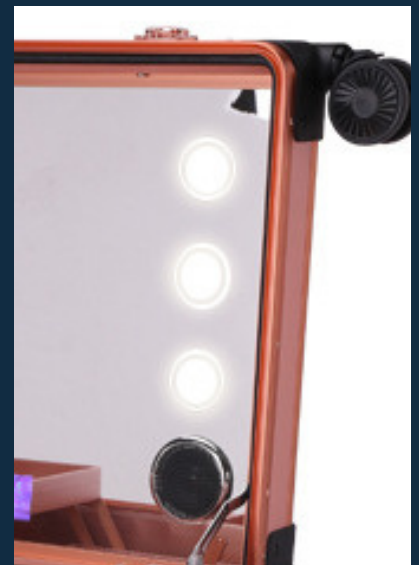

5847

SIZE	22 inches	24 inches	24 inches
WEIGHT	14.5 KGS	14.5 KGS	14.5 KGS
MATERIAL	Hardboard	Hardboard	Hardboard
LIGHTS	LED Dimmable Bulbs	LED Dimmable Bulbs	Built in LED lights
BLUETOOTH	NO	YES	YES
USB	NO	YES	YES
SPEAKERS	NO	YES	YES
MIRROR	Normal 4 mm	Normal 4 mm	Toughened 8MM
COLORS	Black & Rose gold	Black, Coffee, Rose Gold	Black, Rose gold, White
EXTRAS	-	-	Power Bank Support*