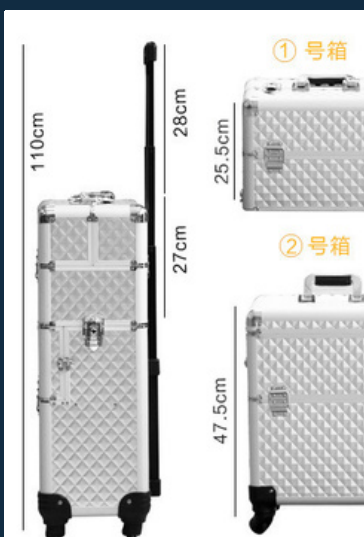

MODEL 3472

2 LAYER MAKEUP VANITY WITH DIAMOND CUT
DESIGN, 4 MULTI DIRECTIONAL WHEELS & AMPLE
SPACE FOR ALL YOUR MAKEUP PRODUCTS

SIZE: 34 X 25 X 73 CM

COLOUR OPTIONS:
BLACK & SILVER

[CLICK HERE FOR THE VIDEO](#)