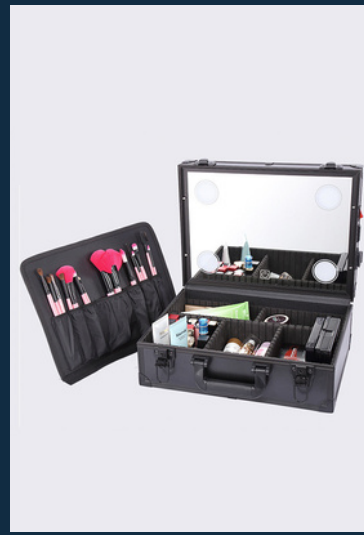

MAKE UP VANITY

BEAUTYNEEDS.IN: INDIA'S PREMIERE DESTINATION FOR ALL PROFESSIONAL BEAUTY PRODUCTS & EQUIPMENTS

MAKEUP VANITY: TABLE TOP LIGHT & MIRROR VANITY

MODEL H055

TABLE TOP LED VANITY WITH 4 LIGHTS & ORGANISER LIKE PARTITIONS

SIZE: 45 X 15 X 32 CM

COLOUR OPTIONS:
BLACK

[CLICK HERE FOR THE VIDEO](#)