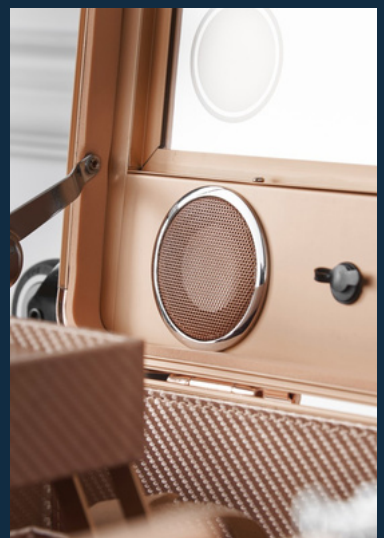

MODEL BN-111

24 INCHES MAKEUP VANITY WITH UNBREAKABLE MIRROR PANEL, 6 BUILT-IN LED LIGHTS WITH TOUCH SENSOR FOR CHANGING COLOR, 2 SPEAKERS, BLUETOOTH & USB FOR MUSIC.

SIZE: 58 X 45 X 24 CM

COLOUR:
WHITE & ROSE GOLD

[CLICK HERE FOR THE VIDEO](#)