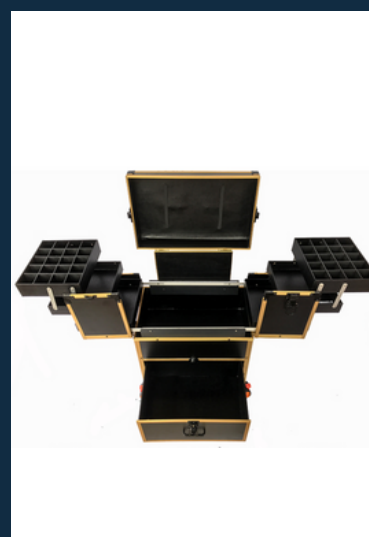

MODEL 3553

MAKEUP VANITY WITH 4 MULTI-DIRECTIONAL WHEELS. COMES WITH A DRAWER FOR BETTER SPACE MANAGEMENT. SMALL MIRROR INCLUDED

SIZE: 38 X 24 X 52 CM

COLOUR OPTIONS:
BLACK & PINK

[CLICK HERE FOR THE VIDEO](#)