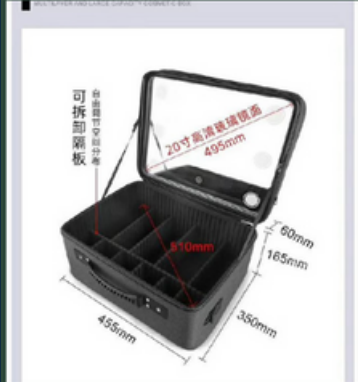

MAKE UP VANITY

BEAUTYNEEDS.IN: INDIA'S PREMIERE DESTINATION FOR ALL PROFESSIONAL BEAUTY PRODUCTS & EQUIPMENTS

COMING SOON