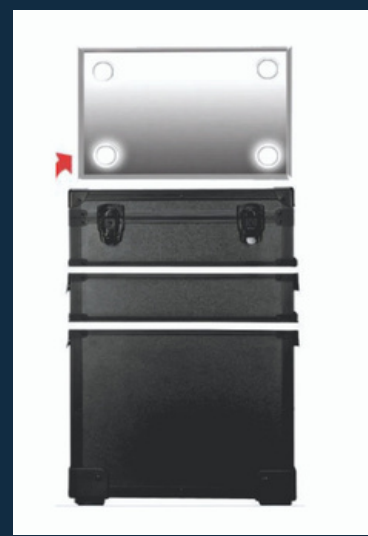

MAKE UP VANITY

BEAUTYNEEDS.IN: INDIA'S PREMIERE DESTINATION FOR ALL PROFESSIONAL BEAUTY PRODUCTS & EQUIPMENTS

MAKEUP VANITY: LED STANDING MULTI LAYER VANITY

MODEL 3788

3 LAYERED STORAGE WITH LED AND MIRROR TOP SECTION, ORGANISER MID SECTION AND DEEP BOTTOM SECTION FOR HAIR TOOLS STORAGE

SIZE: 37 X 24 X 62 CM

COLOUR OPTIONS:
BALCK & PINK

[CLICK HERE FOR THE VIDEO](#)